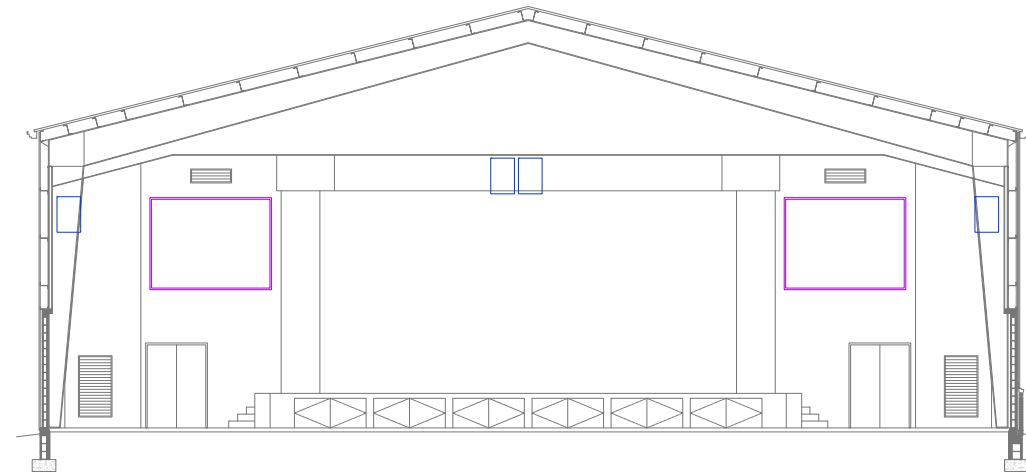

SIDE ELEVATION

VIEW FROM SOUND BOOTH

VIEW FROM STAGE/PLATFORM

AV CONTRACTOR

LRenterprises
AV CONCEPTS

www.LREnterprises.com
cmarkley@LREnterprises.com
phone: 740.369.1476

PROJECT

FIRST MOUND
AUDITORIUM