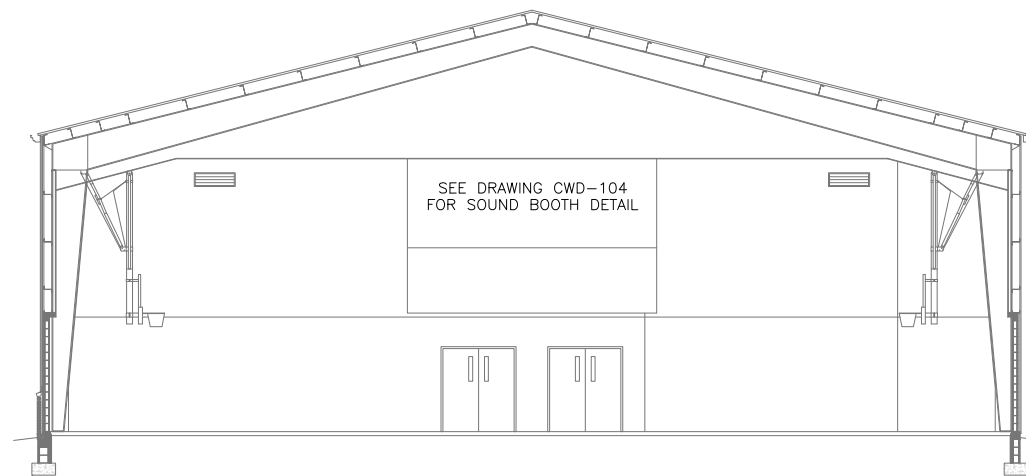

SIDE ELEVATION

VIEW FROM SOUND BOOTH

VIEW FROM STAGE/PLATFORM

AV CONTRACTOR

LRenterprises
AV CONCEPTS

www.LREnterprises.com
cmarkley@LREnterprises.com
phone: 740.369.1476

PROJECT

FIRST MOUND
AUDITORIUM