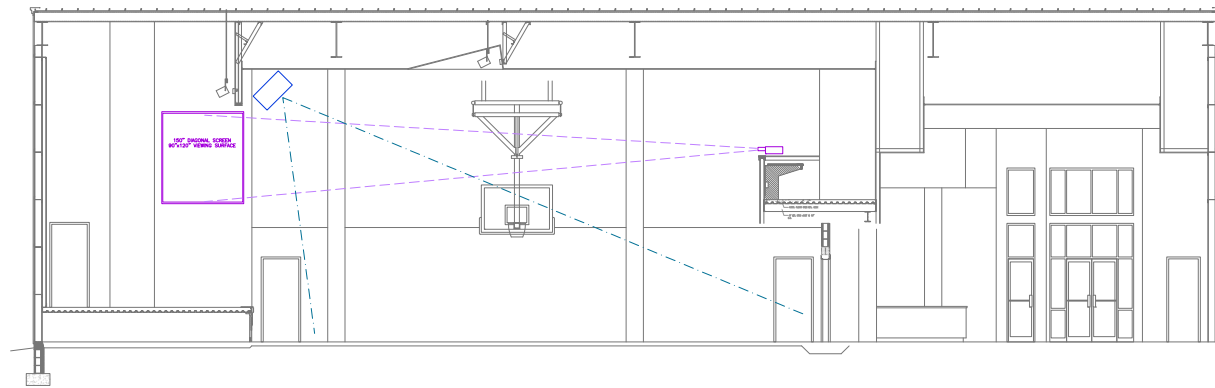

SIDE ELEVATION

VIEW FROM SOUND BOOTH

VIEW FROM STAGE/PLATFORM

AV CONTRACTOR

LRenterprises
AV CONCEPTS

www.LREnterprises.com
cmarkley@LREnterprises.com
phone: 740.369.1476

PROJECT

FIRST MOUND
AUDITORIUM