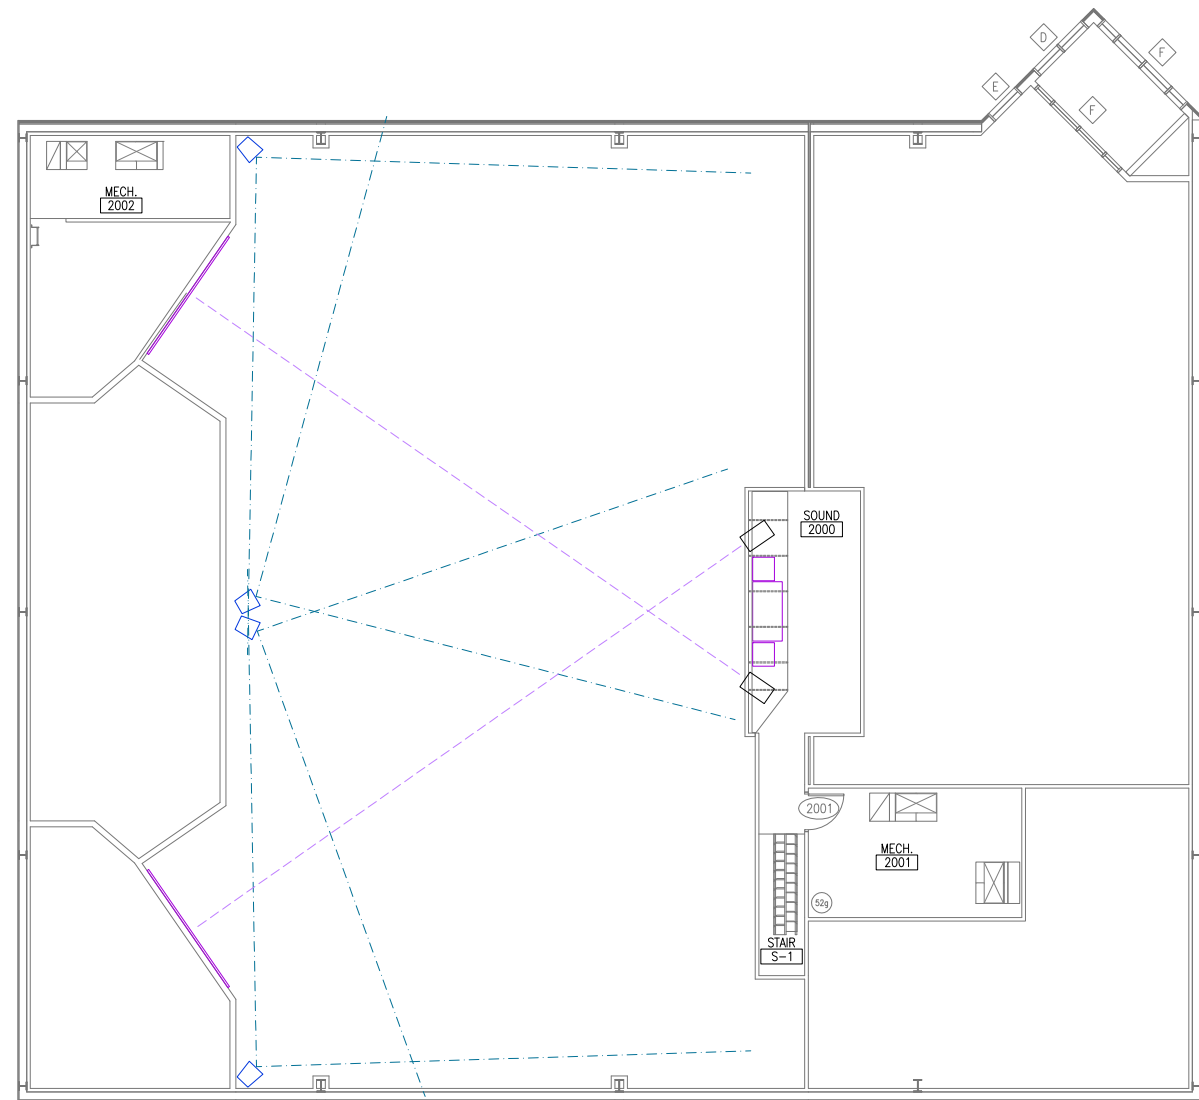

SIDE ELEVATION

VIEW FROM SOUND BOOTH

VIEW FROM STAGE/PLATFORM

AV CONTRACTOR

LRenterprises
AV CONCEPTS

www.LREnterprises.com
cmarkley@LREnterprises.com
phone: 740.369.1476

PROJECT

FIRST MOUND
AUDITORIUM